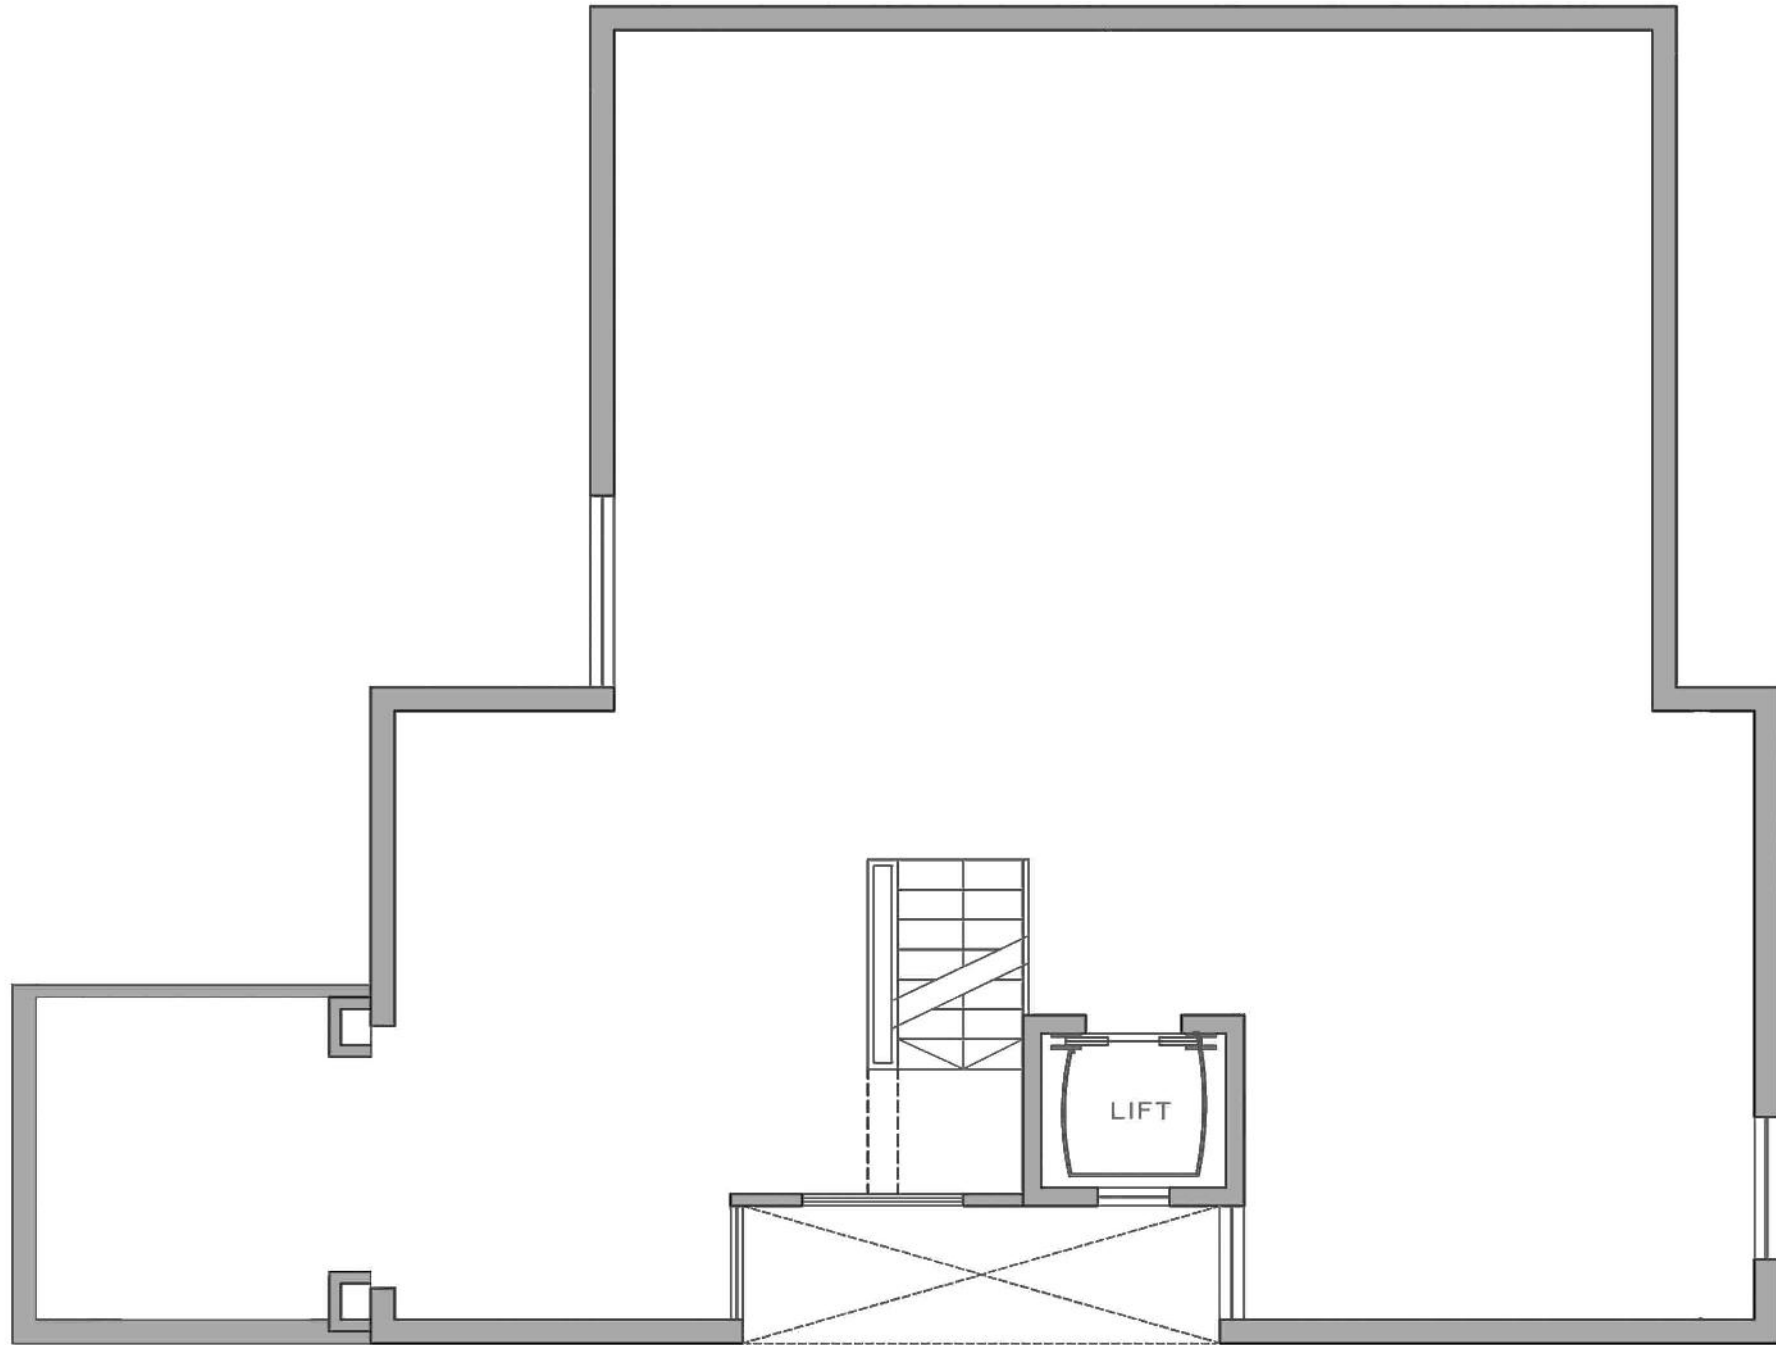

BPTP Visionnaire Villas Gurgaon Floor Plans ,250 Sq. Yds.

BASEMENT

GROUND FLOOR

FIRST FLOOR

SECOND FLOOR