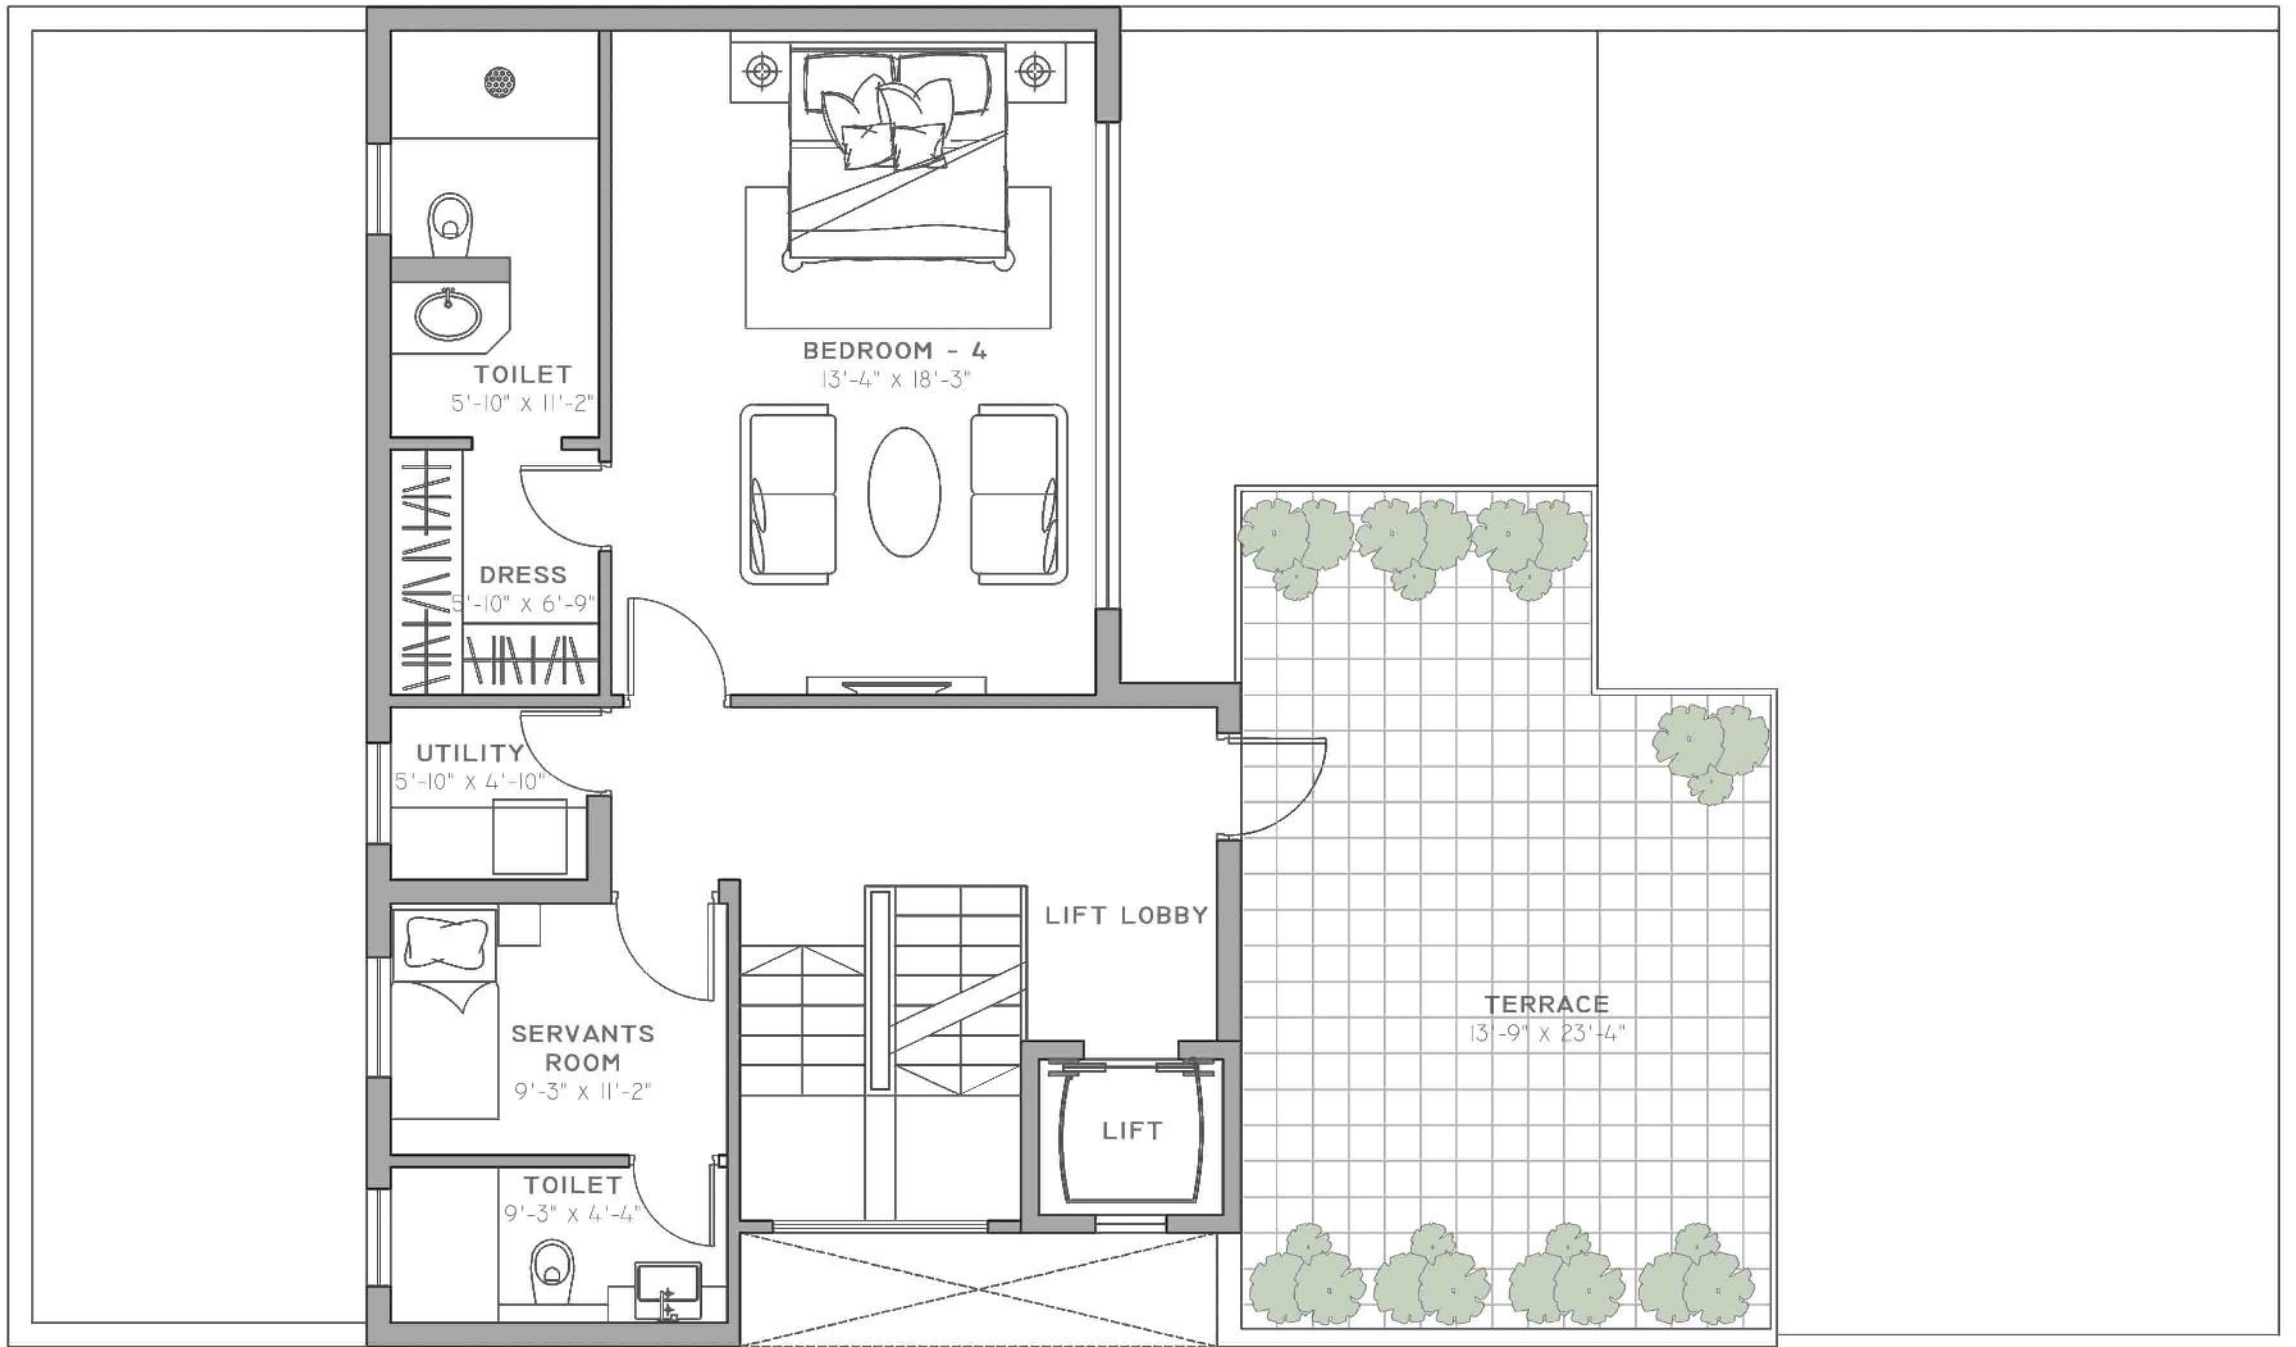

BPTP Visionnaire Villas Gurgaon Floor Plans ,250 Sq. Yds.

BASEMENT

GROUND FLOOR

FIRST FLOOR

SECOND FLOOR