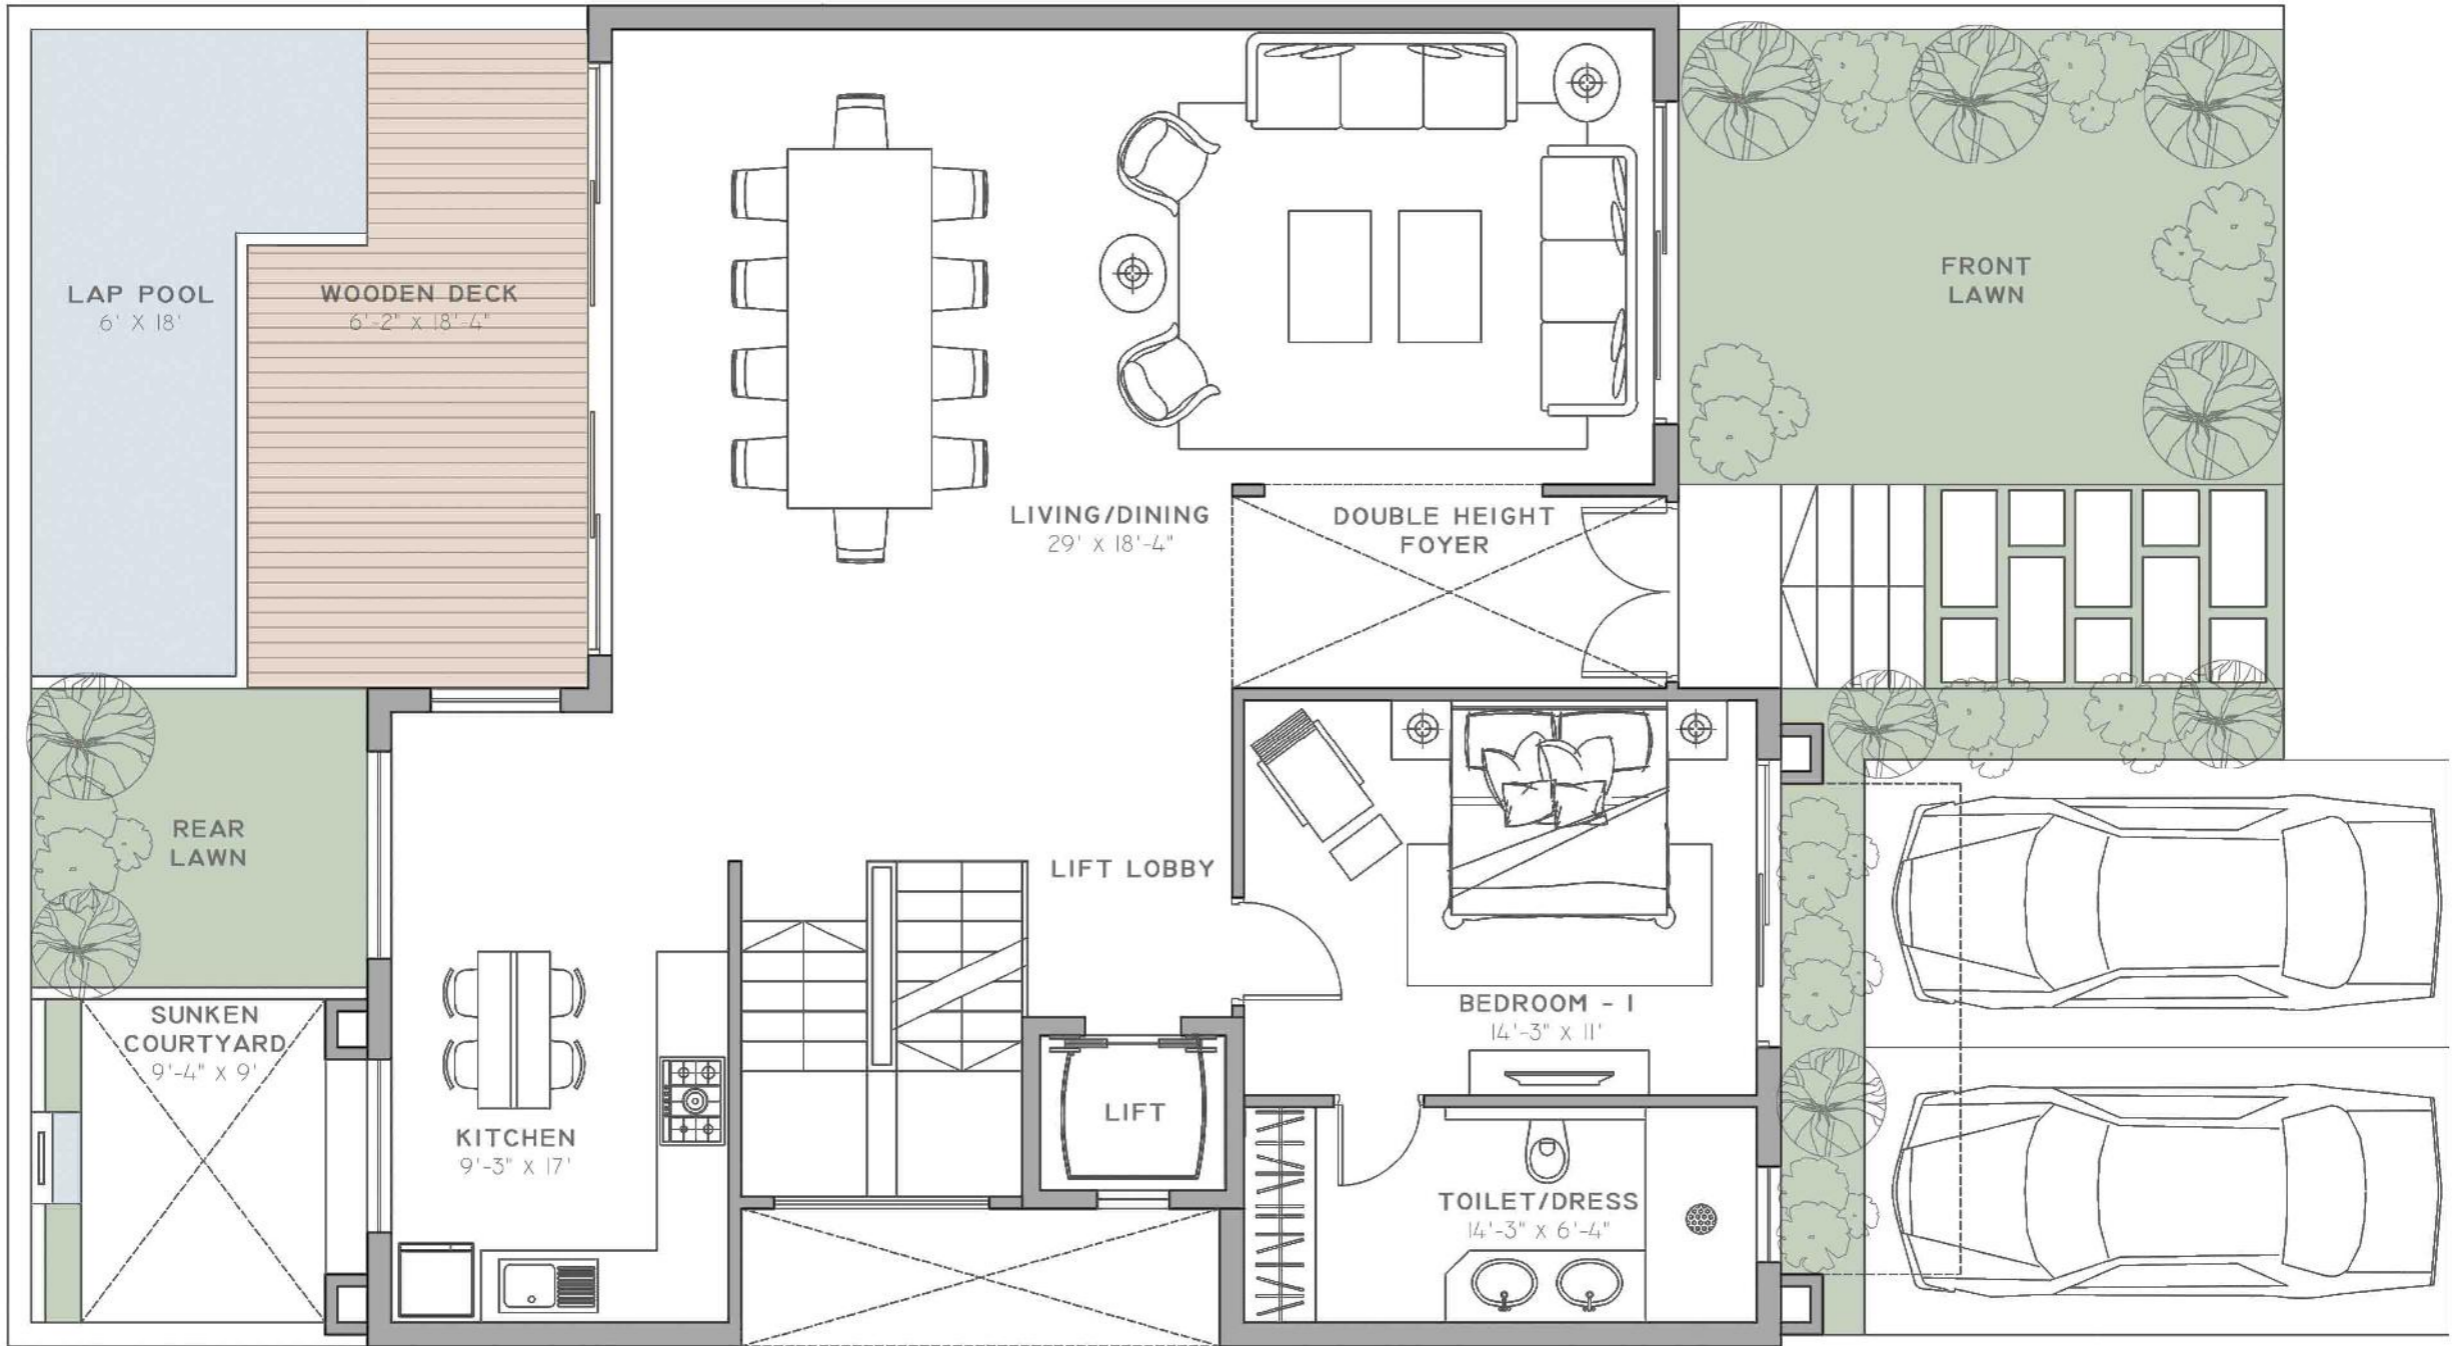

BPTP Visionnaire Villas Gurgaon Floor Plans ,250 Sq. Yds.

BASEMENT

GROUND FLOOR

FIRST FLOOR

SECOND FLOOR