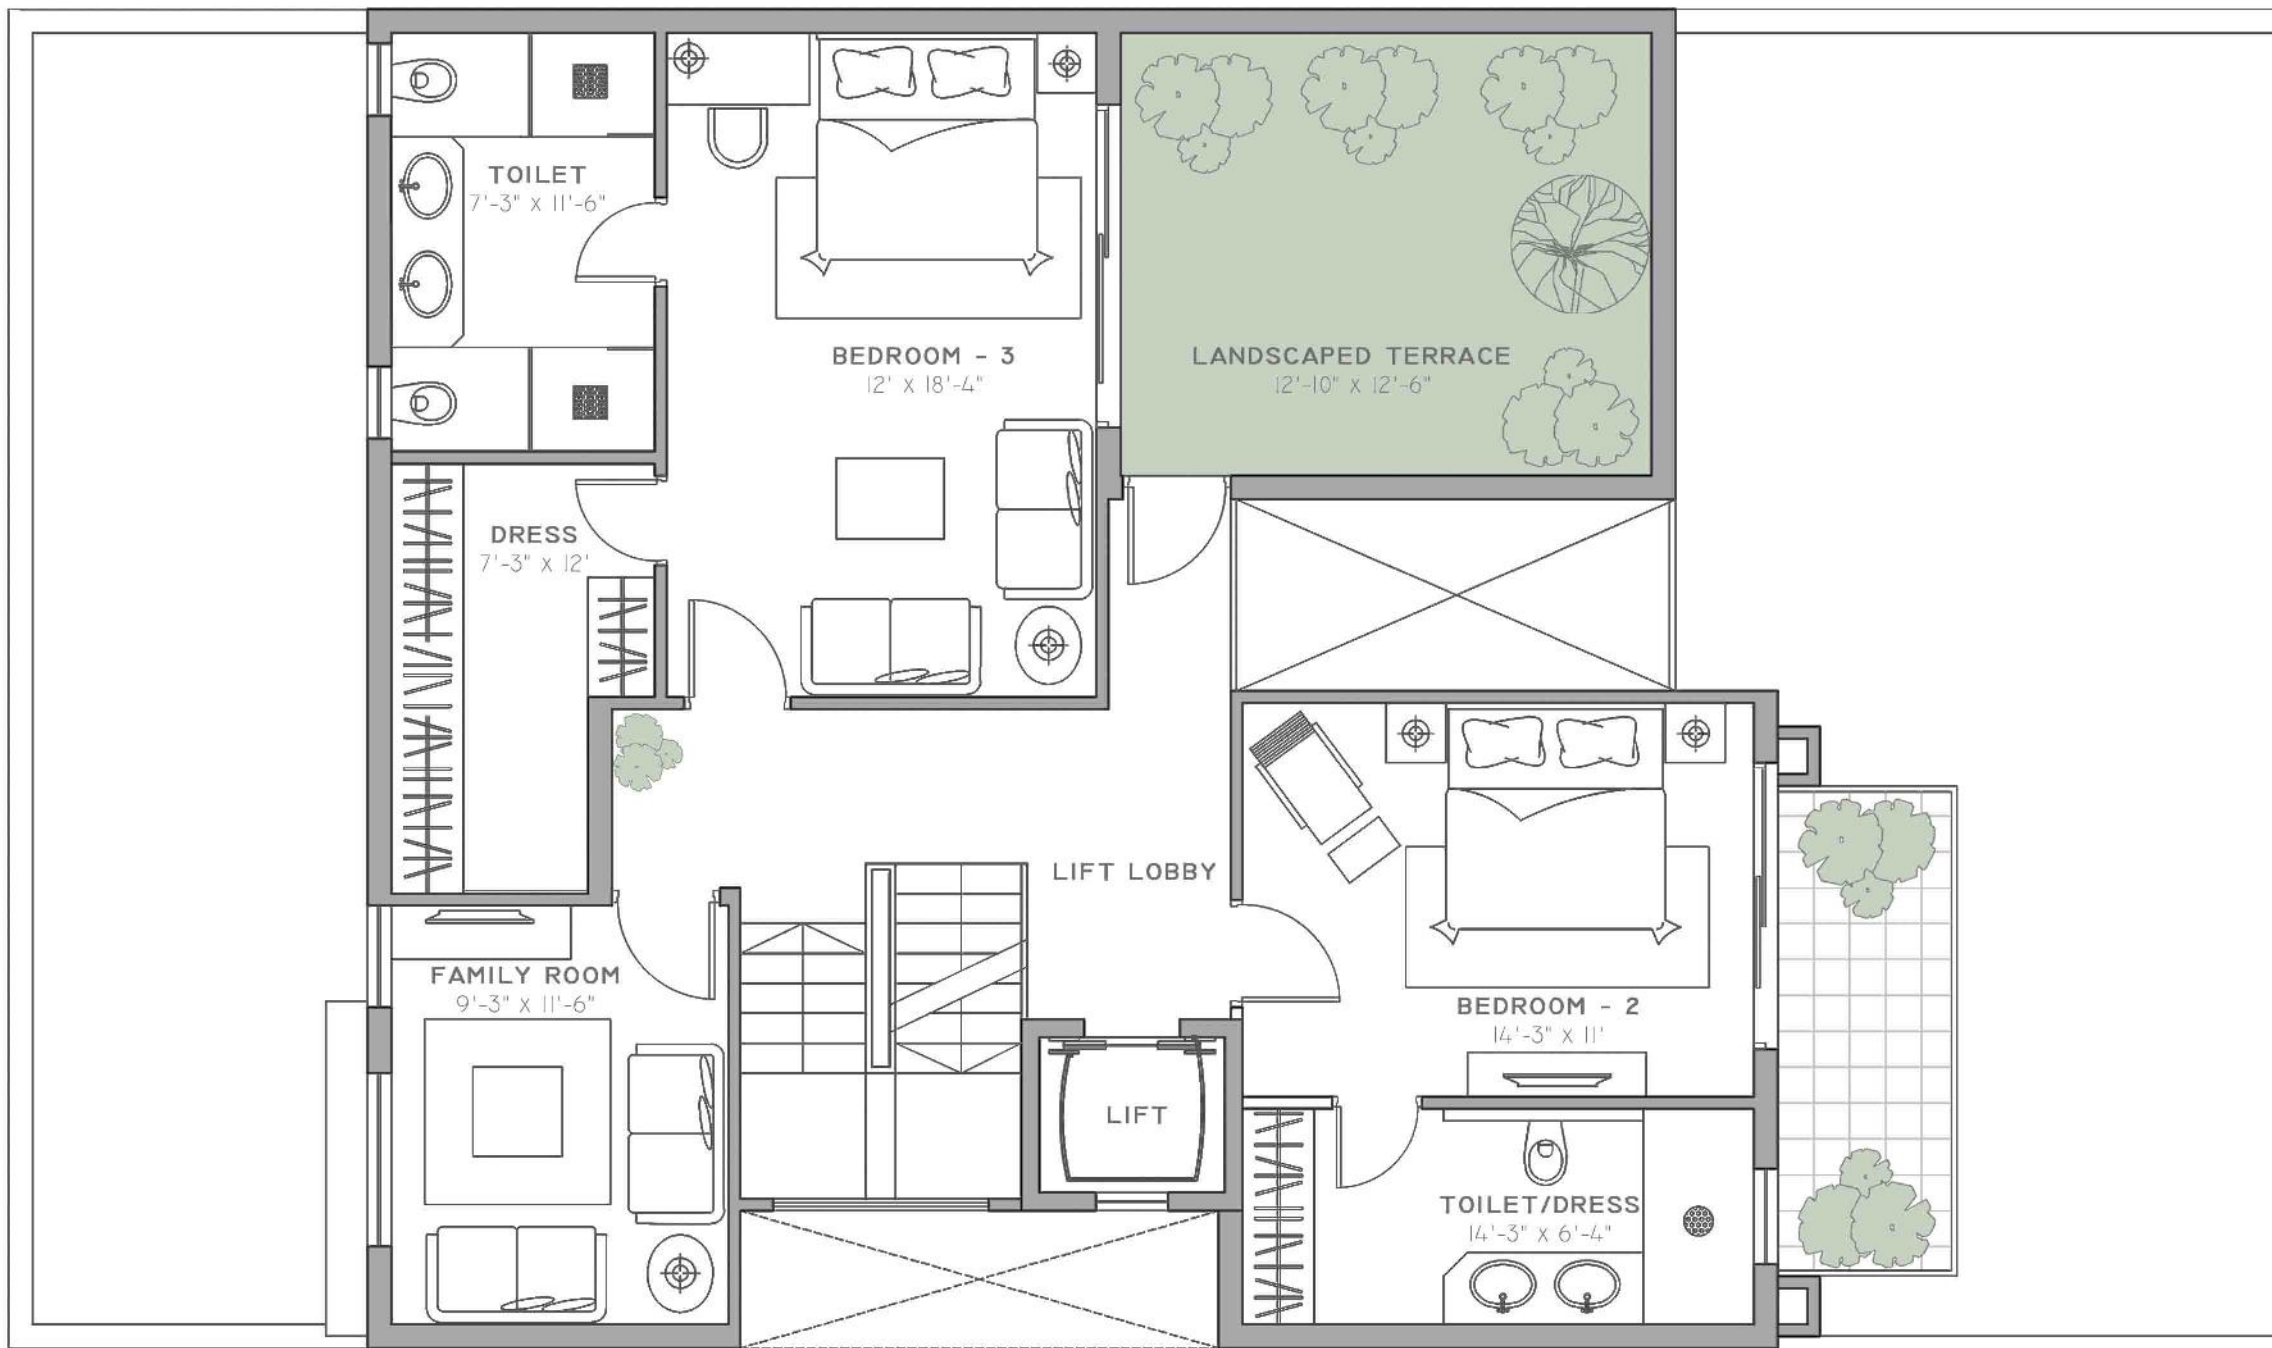

BPTP Visionnaire Villas Gurgaon Floor Plans ,250 Sq. Yds.

BASEMENT

GROUND FLOOR

FIRST FLOOR

SECOND FLOOR